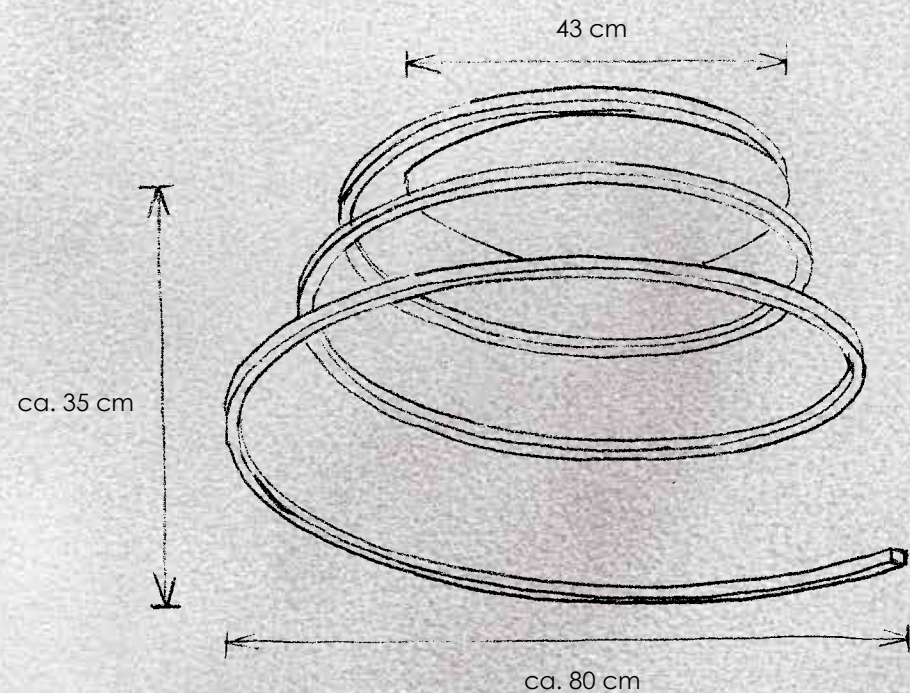

incl. LED-Band 2700 K – Ra85

> **Deckenleuchte** dimmbar per mitgelieferter Fernbedienung
ceiling lamp dimmable using the included remote control
 LED-Band – 48 W – 3.900 lm (3.900 lm cpl.)

307 800 09 Spirale: Aluminium geschliffen und lackiert
Deckenschale: Blatt-Aluminium
helix: smoothed and painted aluminium
cover bowl: aluminium-leaf