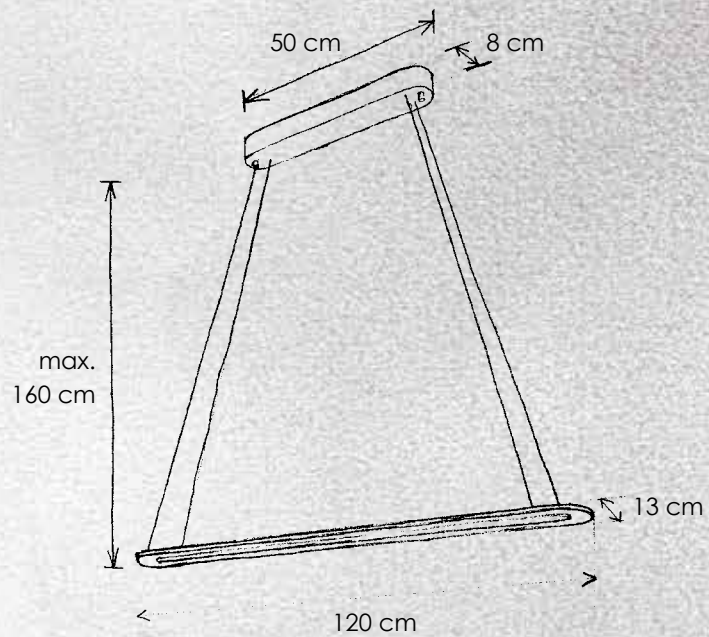

EOS

**So individuell kann Anpassung sein
Adaptation has never been so customised**

EOS kombiniert zwei LED-Lichtquellen mit unterschiedlichen Farbtemperaturen, die nahezu alle Lichtstimmungen zwischen kühlem und warmem Licht möglich machen und getrennt geschaltet und gedimmt werden können. Dadurch können Sie eine Vielzahl von Lichtstimmungen schaffen, perfekt auf die Anforderungen der jeweiligen Situation eingestellt.

EOS combines two LED light sources with different colour temperatures which enable almost all of the light moods from cool to warm light to be reproduced, in addition to it being possible to switch them separately and dim them. This enables you to create numerous light moods which are perfectly adapted to the requirements of the given situation.

- > **Pendelleuchte / hanging lamp**
  4 x LED – 3,5 W – 3.500 K 330 lm
  6 x LED – 3,5 W – 2.700 K 310 lm (3.180 lm cpl.)

**260 910 00 Aluminium geschliffen
smoothed aluminium**

- > **Pendelleuchte / hanging lamp**
  4 x LED – 3,5 W – 2.700 K 310 lm
  6 x LED – 3,5 W – 2.700 K 310 lm (3.100 lm cpl.)

**260 910 09 Aluminium geschliffen
smoothed aluminium**