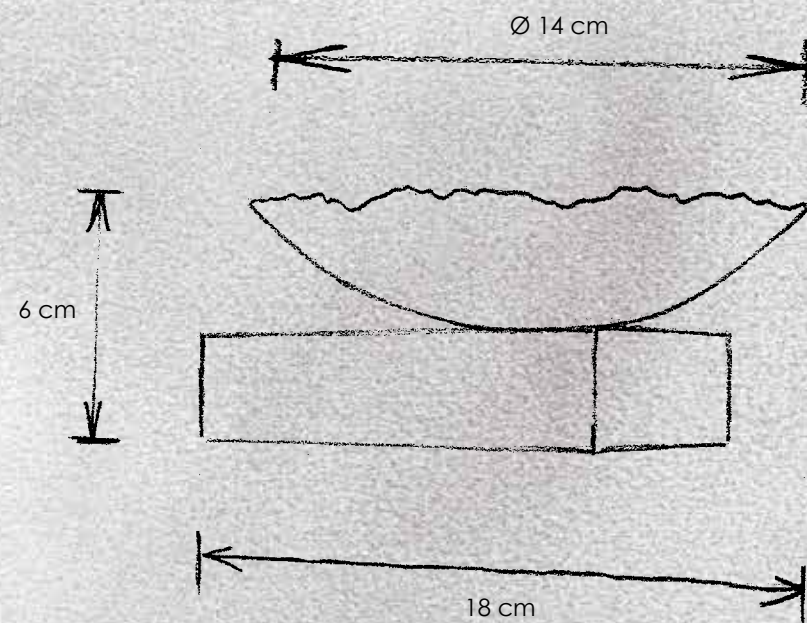

> **Wandleuchte** nicht dimmbar
wall lamp can not be dimmed
2 x LED – 3,2 W – 310 lm (620 lm cpl.)

229 502 09 Aluminium geschliffen / Schale: Blattgold
smoothed aluminium / bowl: gold leaf

incl. LED 2700 K – Ra85