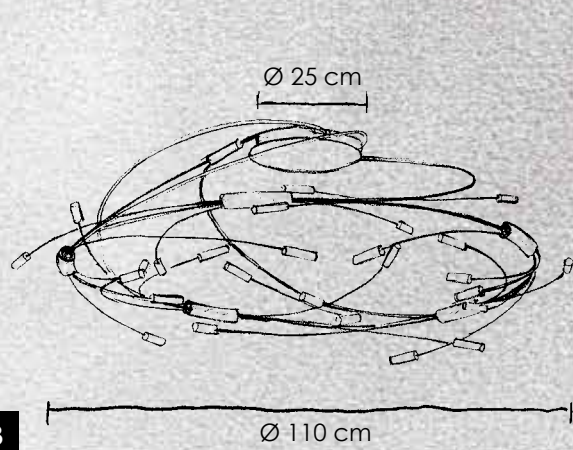

3

4

> 1 Wandleuchte / wall lamp

6 x G4 - 10 W

118 506 ..

> 2 Deckenleuchte oval / ceiling lamp

24 x G4 - 10 W

118 824 ..

> 3 Deckenleuchte / ceiling lamp

30 x G4 - 10 W

118 830 ..

> 4 Deckenleuchte / ceiling lamp

18 x G4 - 10 W

118 818 ..

elektronischer Trafo / electronic transformer

05 - matt / glänzend vergoldet 24 Karat

gold plated, mat / bright 24 carat

24 - Chrom matt / Edelstahl poliert

mat chrome / polished stainless steel

> Glas / glass 707 194 00

incl.