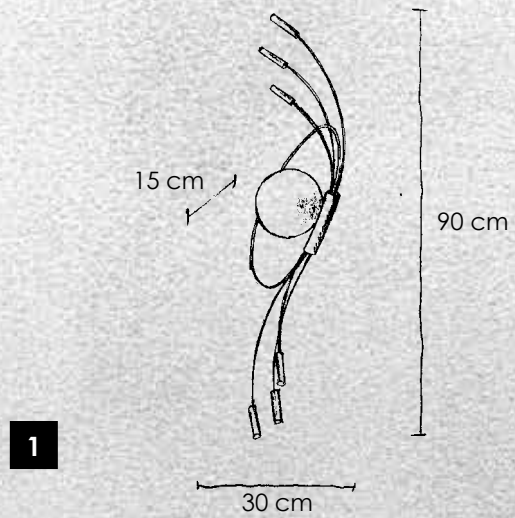

1

> 1 Wandleuchte / wall lamp

6 x G4 - 10 W

118 506 ..

> 2 Deckenleuchte oval / ceiling lamp

24 x G4 - 10 W

118 824 ..

> 3 Deckenleuchte / ceiling lamp

30 x G4 - 10 W

118 830 ..

> 4 Deckenleuchte / ceiling lamp

18 x G4 - 10 W

118 818 ..

elektronischer Trafo / electronic transformer

05 - matt / glänzend vergoldet 24 Karat

gold plated, mat / bright 24 carat

24 - Chrom matt / Edelstahl poliert

mat chrome / polished stainless steel

> Glas / glass 707 194 00

incl.