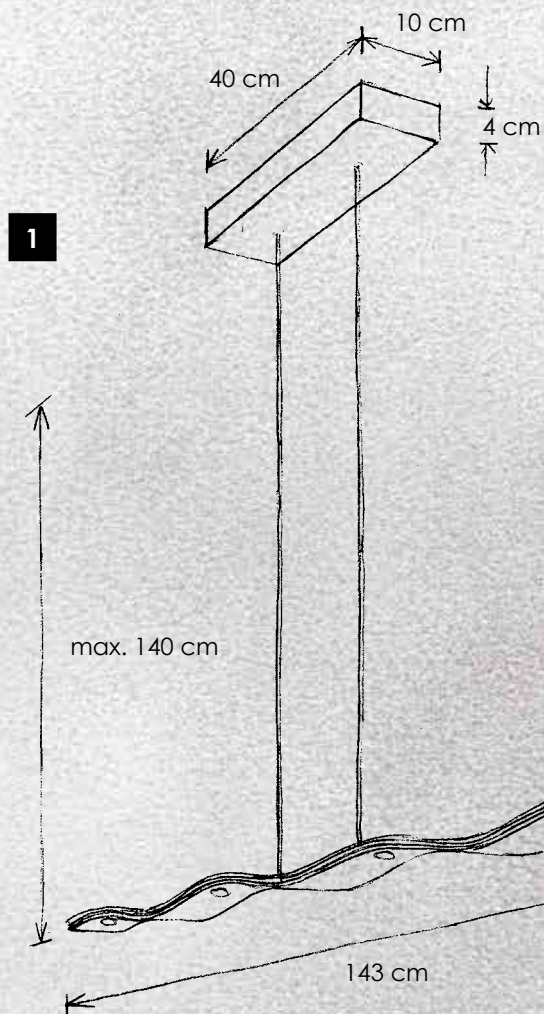

The table lamp is supplied with a red clip. Optionally you may order the clip in transparent or black colour.

706 512 00 – transparent
706 512 11 – rot / red
706 512 31 – schwarz / black

incl. LED-Band 2700 K – Ra85