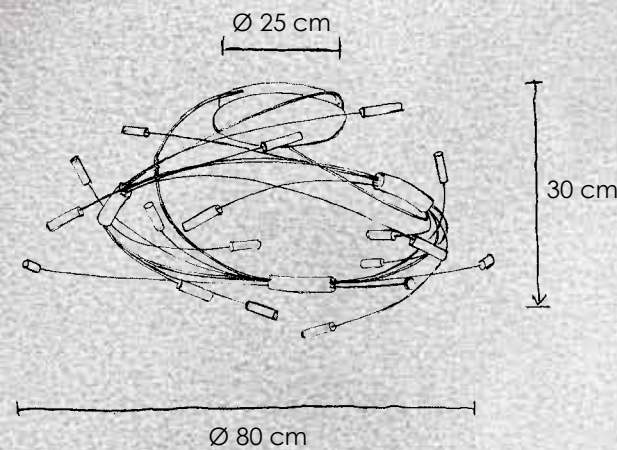

4

> 1 Wandleuchte / wall lamp

6 x G4 - 10 W

118 506 ..

> 2 Deckenleuchte oval / ceiling lamp

24 x G4 - 10 W

118 824 ..

> 3 Deckenleuchte / ceiling lamp

30 x G4 - 10 W

118 830 ..

> 4 Deckenleuchte / ceiling lamp

18 x G4 - 10 W

118 818 ..

elektronischer Trafo / electronic transformer

05 - matt / glänzend vergoldet 24 Karat

gold plated, mat / bright 24 carat

24 - Chrom matt / Edelstahl poliert

mat chrome / polished stainless steel

> Glas / glass 707 194 00

incl.