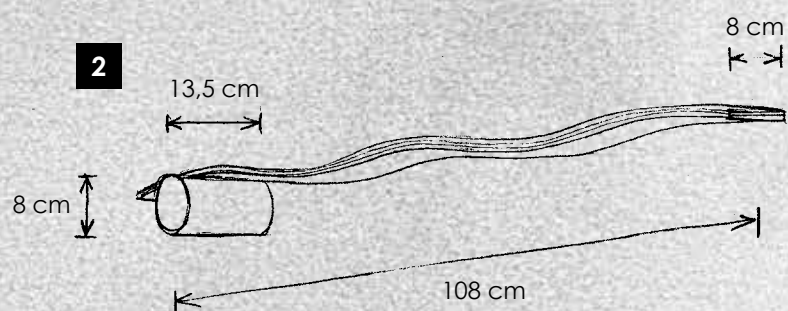

The table lamp is supplied with a red clip. Optionally you may order the clip in transparent or black colour.

706 512 00 – transparent
706 512 11 – rot / red
706 512 31 – schwarz / black

incl. LED-Band 2700 K – Ra85