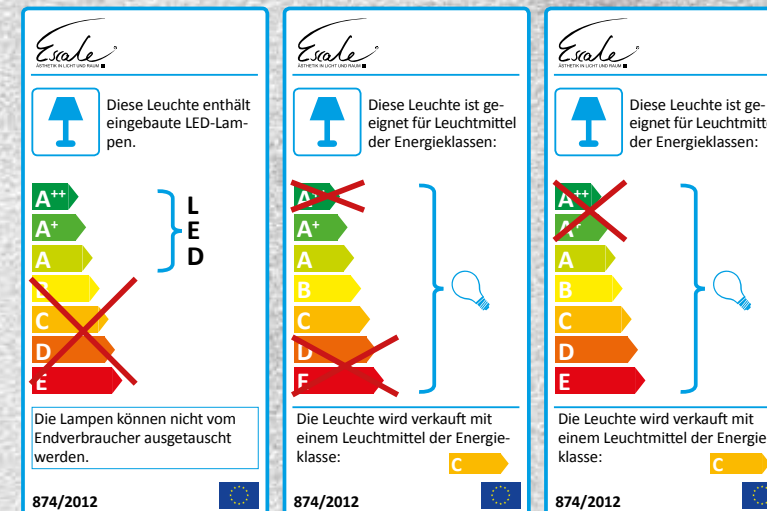

Bei allen Leuchten, die in unserem Katalog mit diesem Symbol gekennzeichnet sind, bieten wir ein CASAMBI Modul als Zubehör an. Dieses auf die Leuchte abgestimmte Modul kann von Ihrem Fachmann an der Leuchte angeschlossen werden. Es ermöglicht das Dimmen Ihrer Leuchte über den normalen Lichtschalter und/oder über eine App (CASAMBI) per Smartphone bzw. Tablet. Bestellen Sie dieses CASAMBI zusätzlich zu Ihrer Leuchte mit der im Katalog angegebenen Artikelnummer und erleben Sie mit ESCALE und CASAMBI die Zukunft der LED Leuchten.

CASAMBI MODULE AS AN ACCESSORY

For all lamps marked in our catalog with this symbol we offer a CASAMBI module as an accessory. This module – matching with the light fixture – can be connected to your light fixture from your specialist. It allows you to dim your light by means of the normal light switch and / or via an app (CASAMBI) on your smartphone or tablet. Order this CASAMBI module additionally to your light fixture indicating the item number stated in the catalogue and experience with ESCALE and CASAMBI the future of LED lighting.

EU-LABEL

Zuordnung Energieverbrauchskennzeichnung

Die Auszeichnungen der EU-Label auf den einzelnen Katalogseiten bezieht sich auf alle Leuchten der auf dieser Seite befindlichen Produktfamilie.

Assignment energy labeling

The EU labels shown on each catalogue page refer to all light fixtures of one product family shown on that page.

DIMMER

Dimmerempfehlungen / dimmer recommendations

Unsere aktuellen Dimmerempfehlungen finden Sie hier:

Our up-to-date dimmer recommendations can be found here: