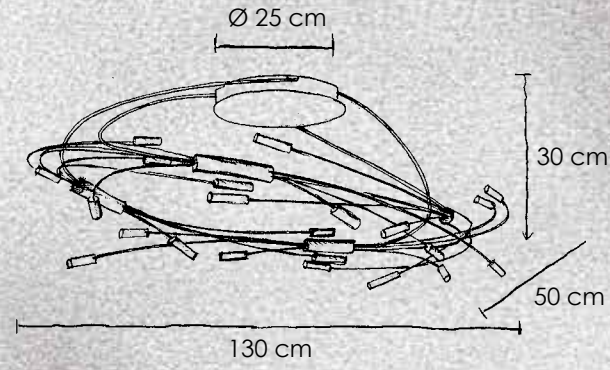

2

> 1 Wandleuchte / wall lamp

6 x G4 - 10 W

118 506 ..

> 2 Deckenleuchte oval / ceiling lamp

24 x G4 - 10 W

118 824 ..

> 3 Deckenleuchte / ceiling lamp

30 x G4 - 10 W

118 830 ..

> 4 Deckenleuchte / ceiling lamp

18 x G4 - 10 W

118 818 ..

elektronischer Trafo / electronic transformer

05 - matt / glänzend vergoldet 24 Karat

gold plated, mat / bright 24 carat

24 - Chrom matt / Edelstahl poliert

mat chrome / polished stainless steel

> Glas / glass 707 194 00

incl.