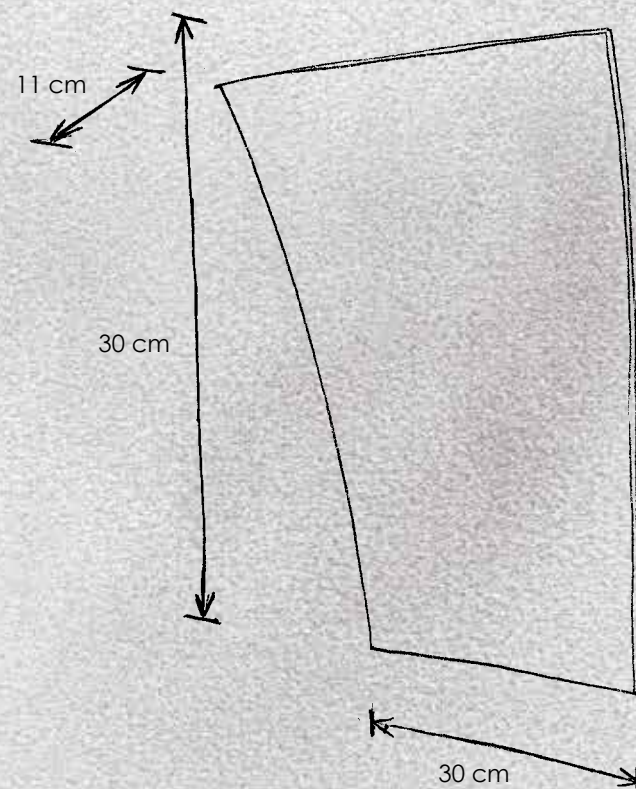

> **Wandleuchte** Ausrichtung rechts
wall lamp alignment to the right
1 x HV-LED – 8,7 W (750 lm cpl.)
447 501 ..

> **Wandleuchte** Ausrichtung links
wall lamp alignment to the left
1 x HV-LED – 8,7 W (750 lm cpl.)
447 510 ..

- 01 – mattweiß / white
- 02 – Aluminium geschliffen / smoothed aluminium
- 35 – Betonoptik / concrete look
- 41 – Blattkupfer / copper foil

incl. LED 2700 K – Ra80